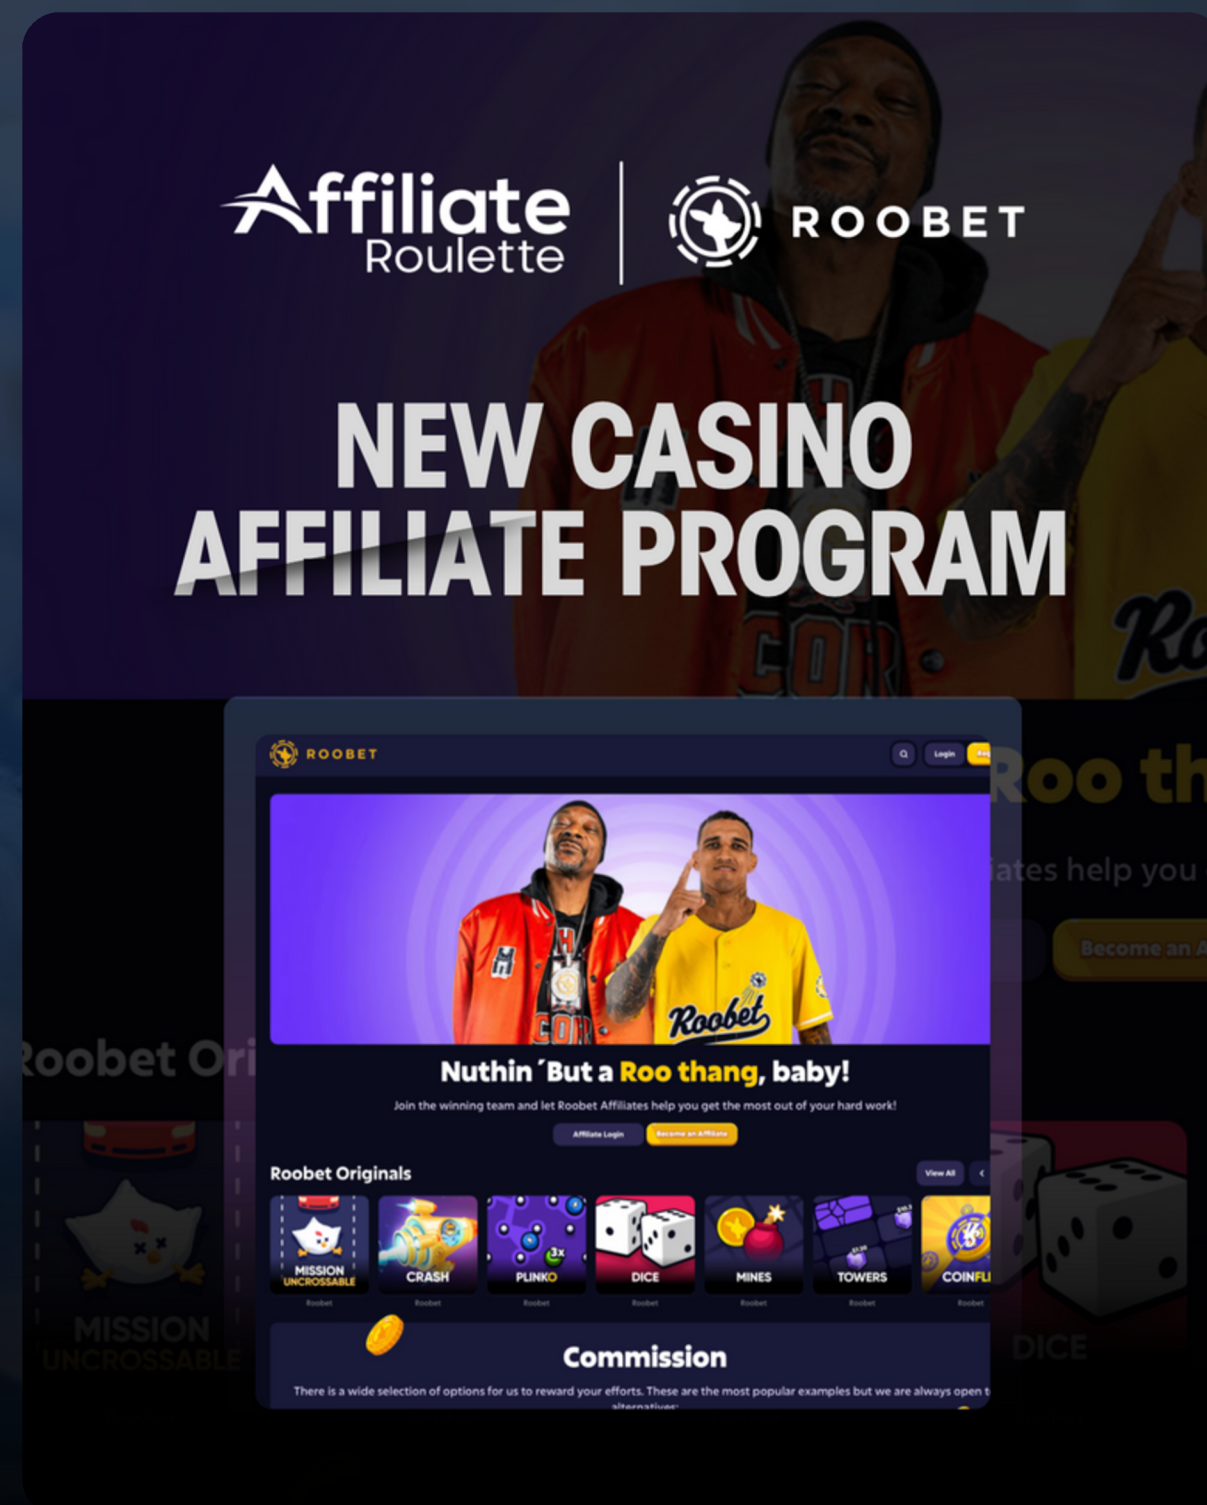

Newsletter Announcement

INCLUDED

All premium placement holders also receive a custom email announcement sent to our database. This is created in-house, and all you need to provide is the content.

- ✓ Full Design
- ✓ Sent To 2,000+
- ✓ Great Exposure

Advertising spots are limited and subject to availability.