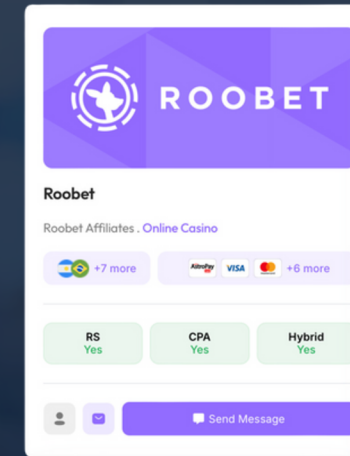

Example

Advertising spots are limited and subject to availability.