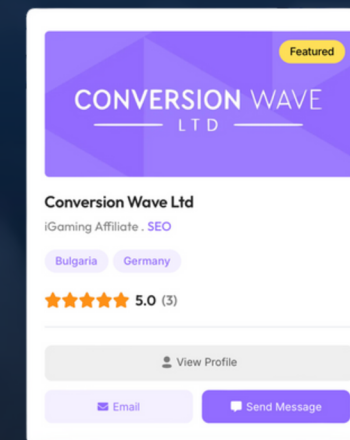

- ✓ Operator Home Page Banner
- ✓ 1 of 1 Position
- ✓ Static Position
- ✓ Extreme Exposure

The screenshot shows a business profile for 'Conversion Wave Ltd'. At the top, there is a purple banner with the company name 'CONVERSION WAVE LTD' in white. A yellow 'Featured' badge is in the top right corner of the banner. Below the banner, the company name 'Conversion Wave Ltd' is displayed in bold, followed by 'iGaming Affiliate . SEO'. There are two location tags: 'Bulgaria' and 'Germany'. The profile has a 5.0 star rating based on 3 reviews, represented by five orange stars. At the bottom, there are three buttons: 'View Profile' (grey), 'Email' (purple), and 'Send Message' (purple).

Conversion Wave Ltd
iGaming Affiliate . [SEO](#)

[Bulgaria](#) [Germany](#)

★★★★★ 5.0 (3)

[View Profile](#)

[Email](#) [Send Message](#)

Advertising spots are limited and subject to availability.

Layout

Example