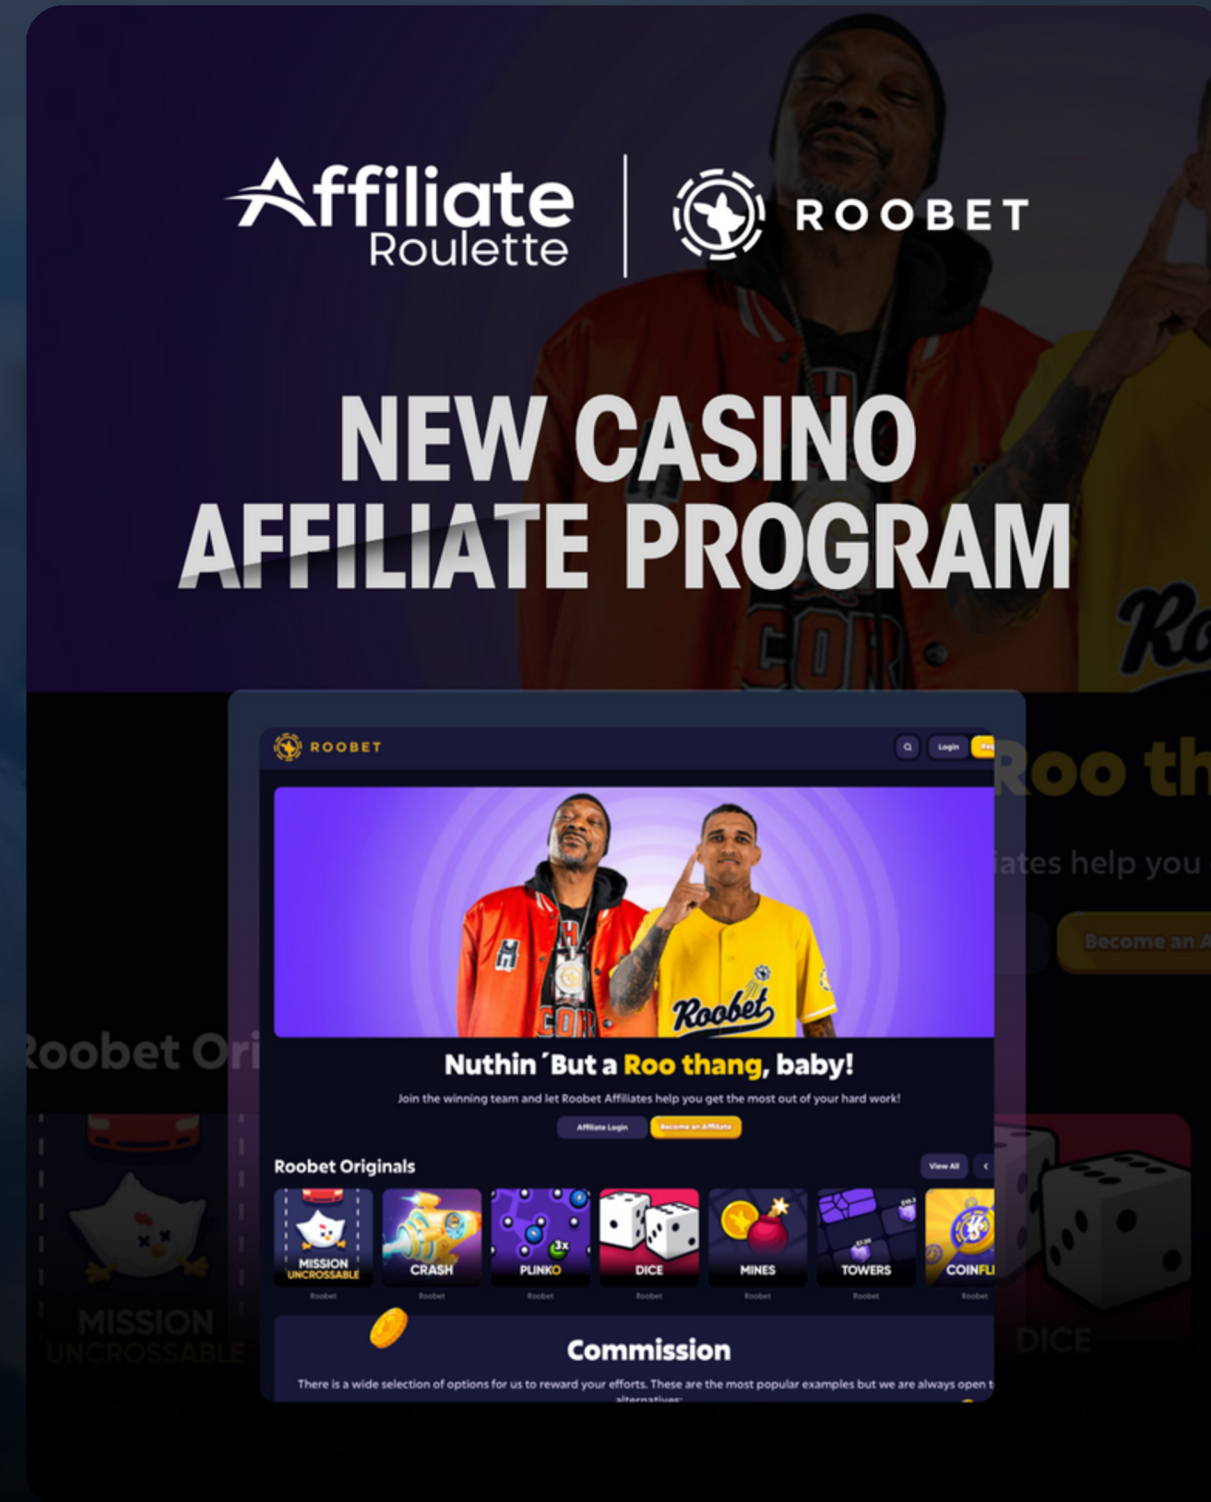

Newsletter Announcement

INCLUDED

All premium placement holders also receive a custom email announcement sent to our database. This is created in-house, and all you need to provide is the content.

- ✓ Full Design
- ✓ Sent To 2,000+
- ✓ Great Exposure

Advertising spots are limited and subject to availability.