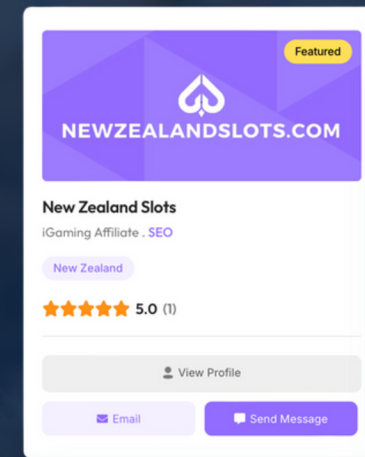

Example

Advertising spots are limited and subject to availability.